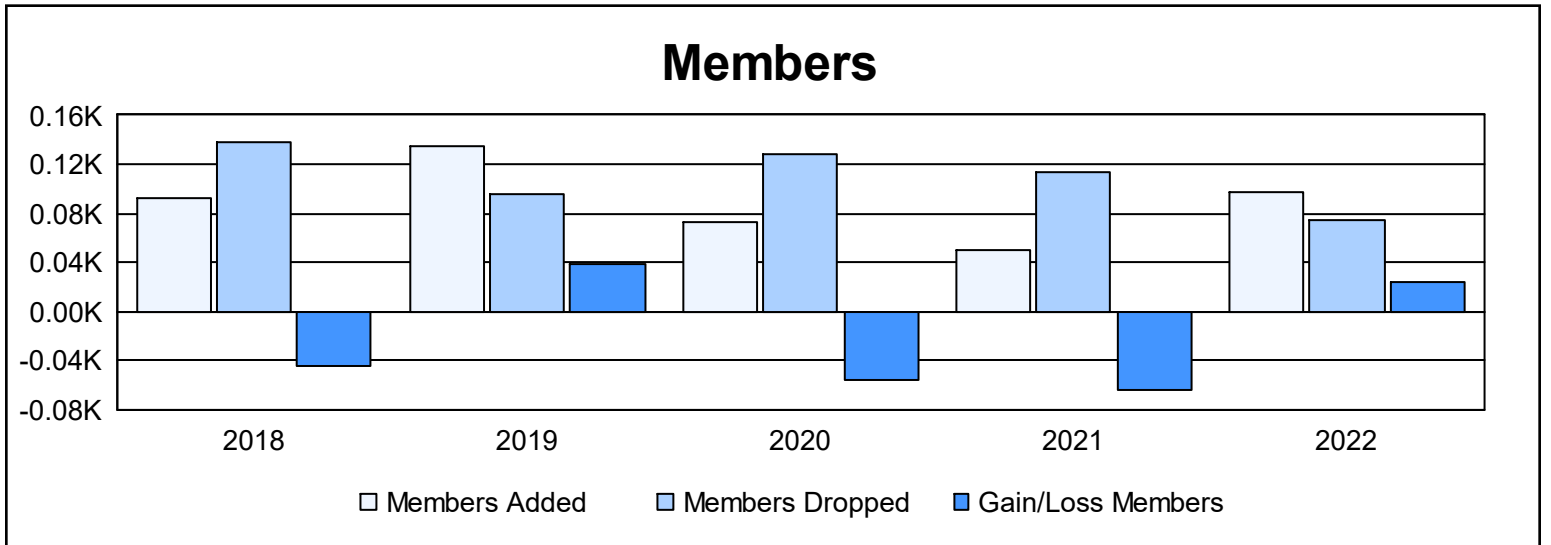

Year	New Clubs	Dropped Clubs	Gain/ Loss Clubs	New Members	Charter Members	Reinstate Members	Transfer Members	Total Member Added	Total Members Dropped	Gain/ Loss Members
2017-2018	0	1	-1	83	0	5	5	93	138	-45
2018-2019	1	0	1	98	22	11	3	134	96	38
2019-2020	0	2	-2	64	0	7	1	72	128	-56
2020-2021	0	0	0	49	0	0	1	50	114	-64
2021-2022	0	1	-1	93	0	3	2	98	74	24
<b>Average</b>	<b>0</b>	<b>1</b>	<b>-1</b>	<b>77</b>	<b>4</b>	<b>5</b>	<b>2</b>	<b>89</b>	<b>110</b>	<b>-21</b>

### Membership Composition June 2022 Cumulative